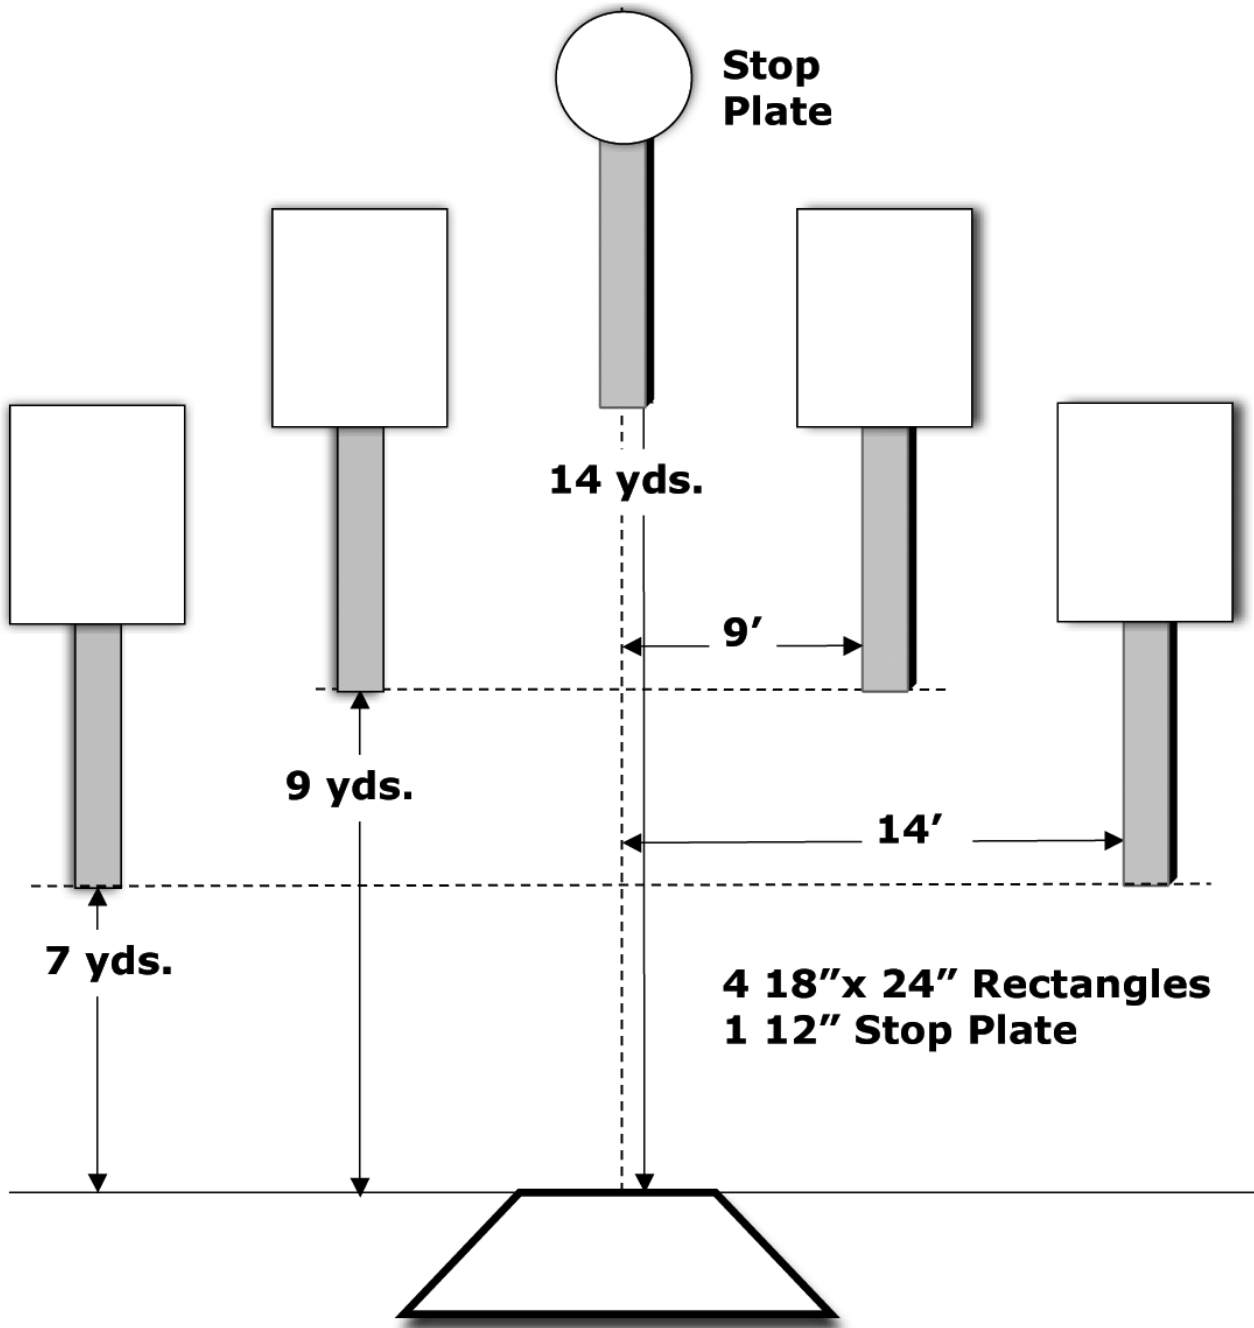

4 10" Plates
1 12" Stop Plate

FIVE TO GO

ROUNABOUT

SMOKE & HOPE

SPEED OPTION