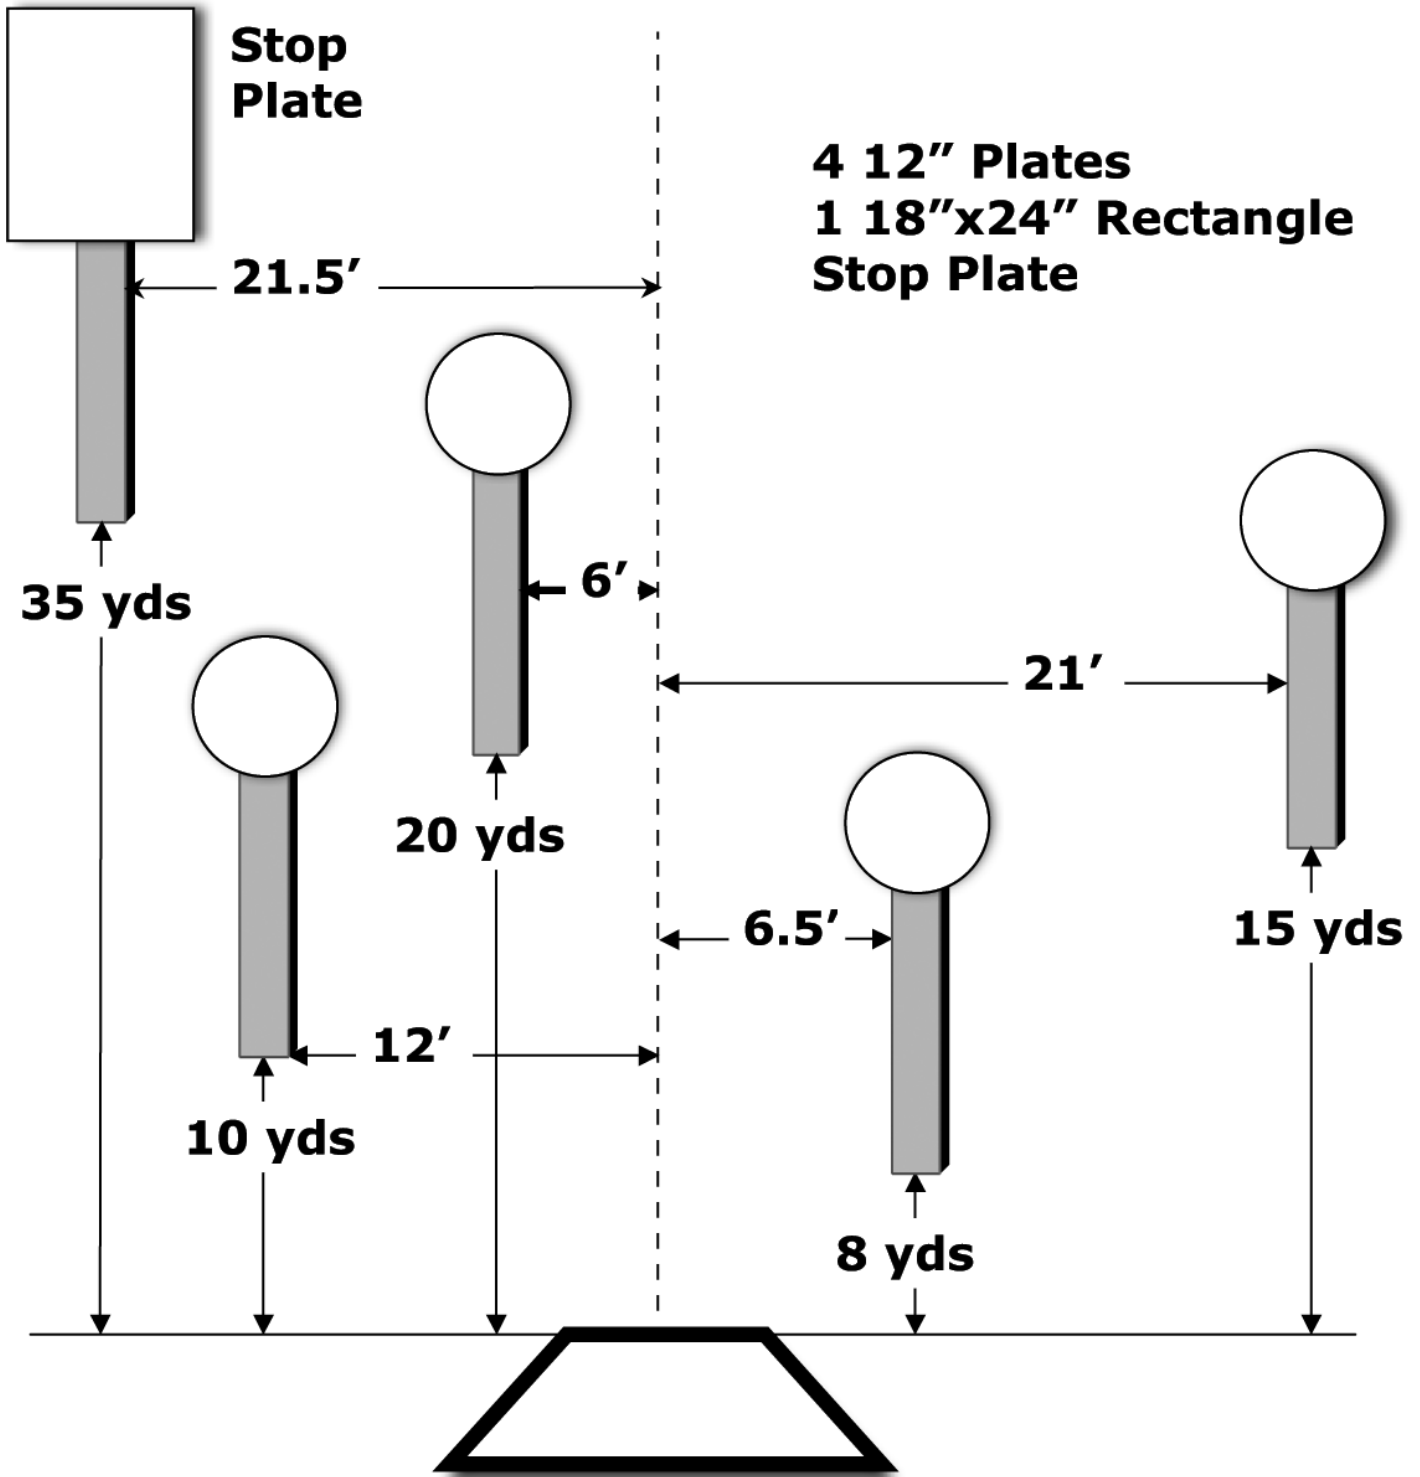

4 10" Plates
1 12" Stop Plate

FIVE TO GO

ROUNABOUT

SMOKE & HOPE

SPEED OPTION