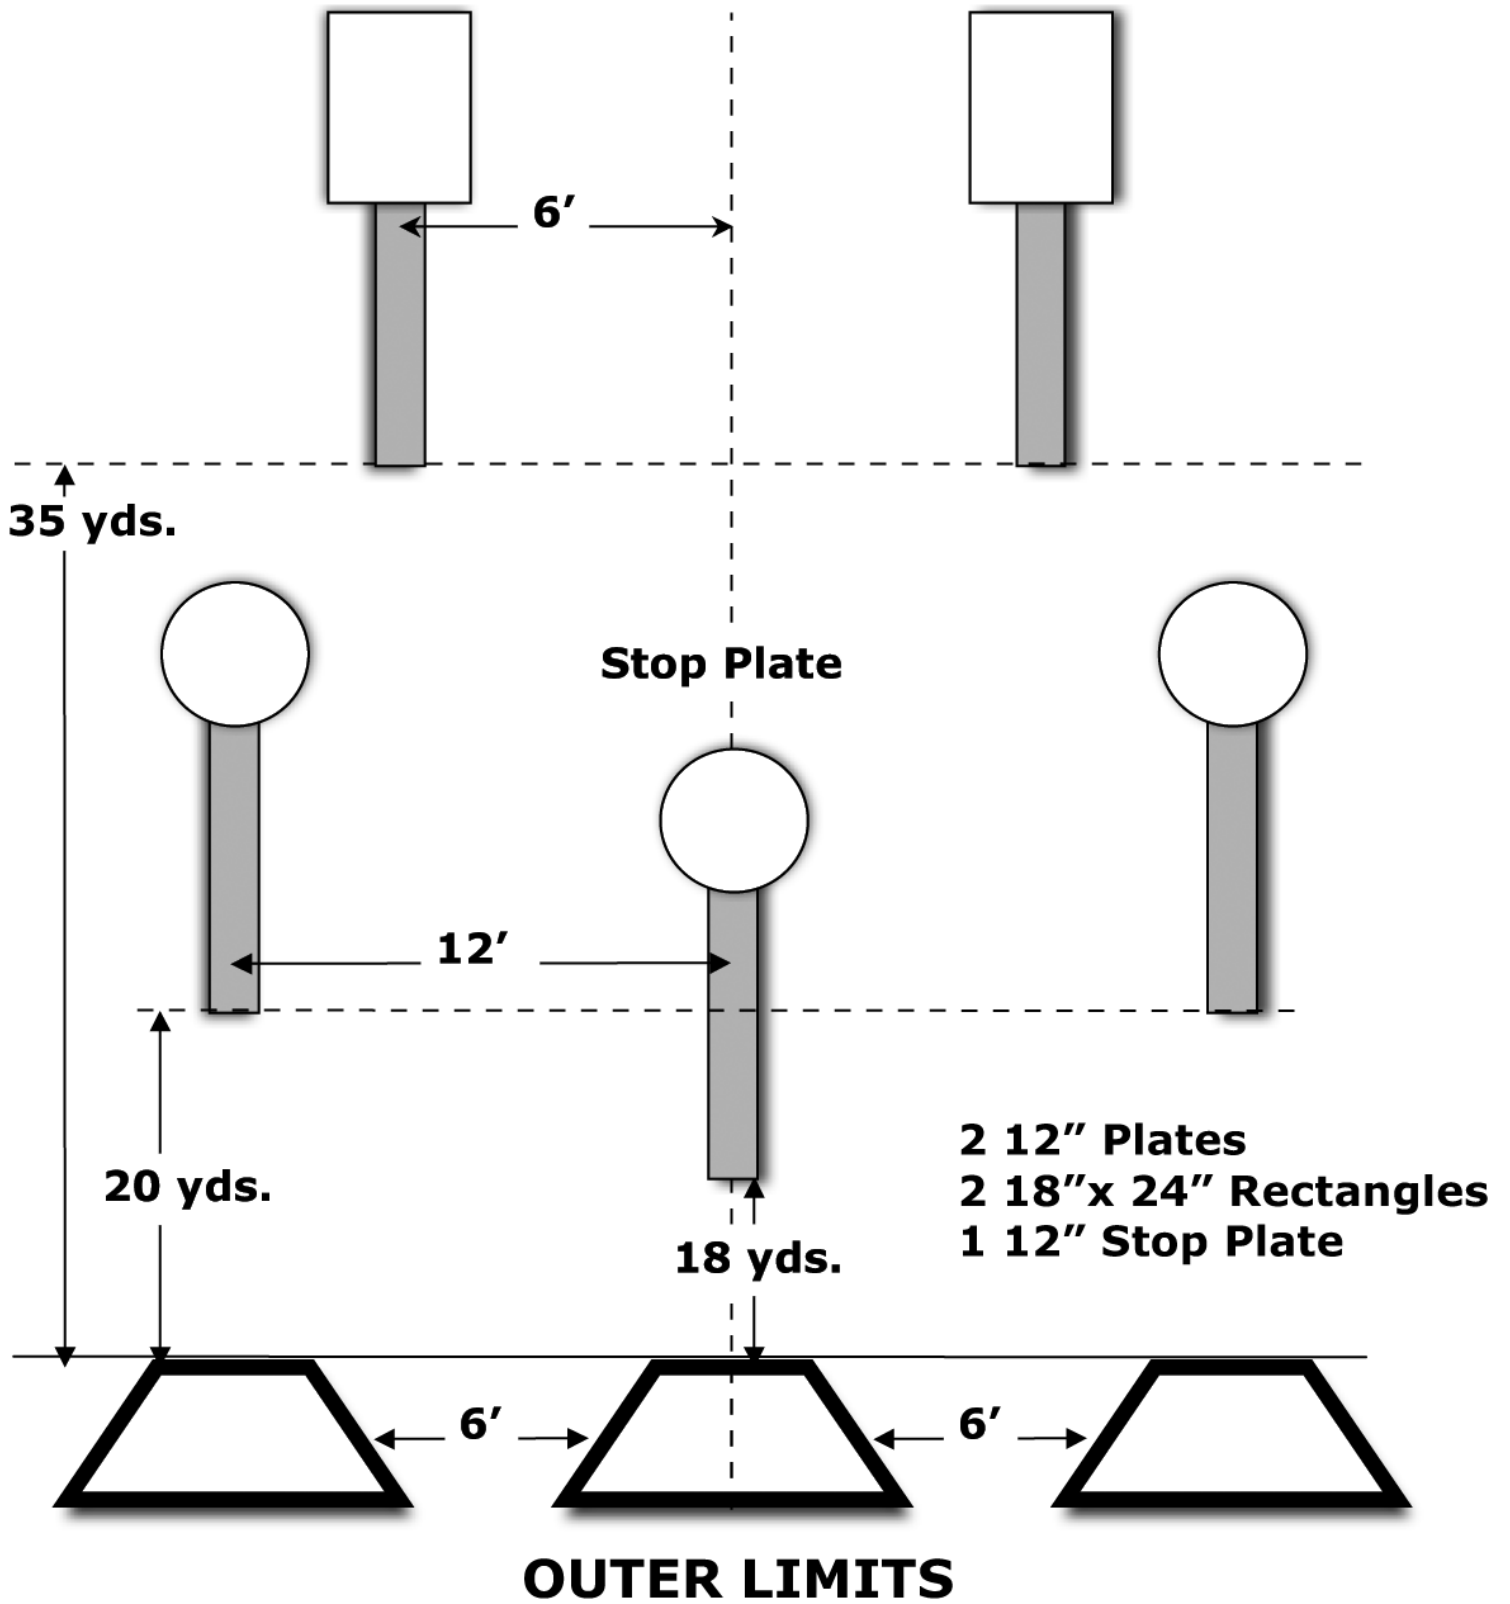

4 10" Plates
1 12" Stop Plate

FIVE TO GO

ROUNABOUT

SMOKE & HOPE

SPEED OPTION