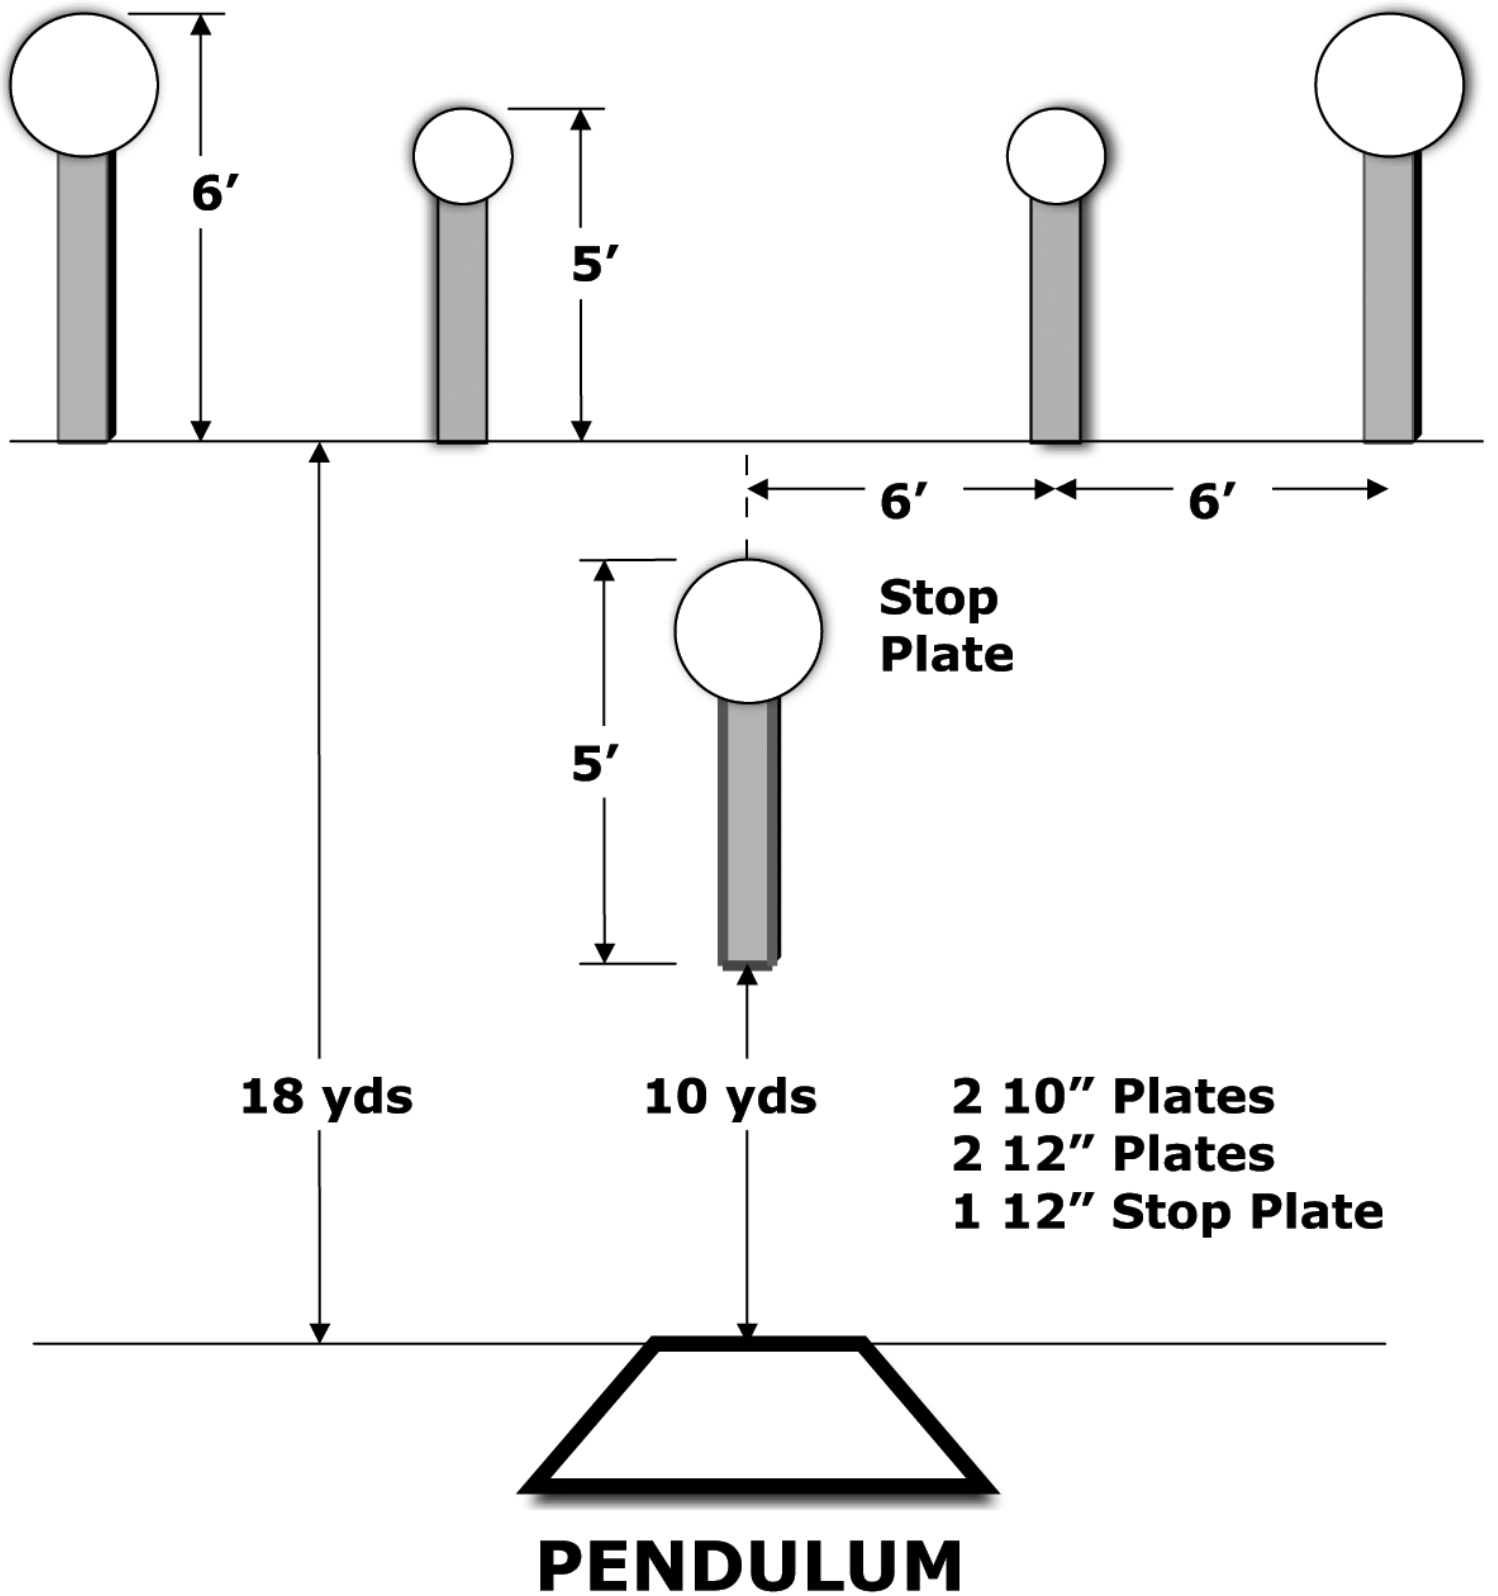

4 10" Plates
1 12" Stop Plate

FIVE TO GO

ROUNABOUT

SMOKE & HOPE

SPEED OPTION