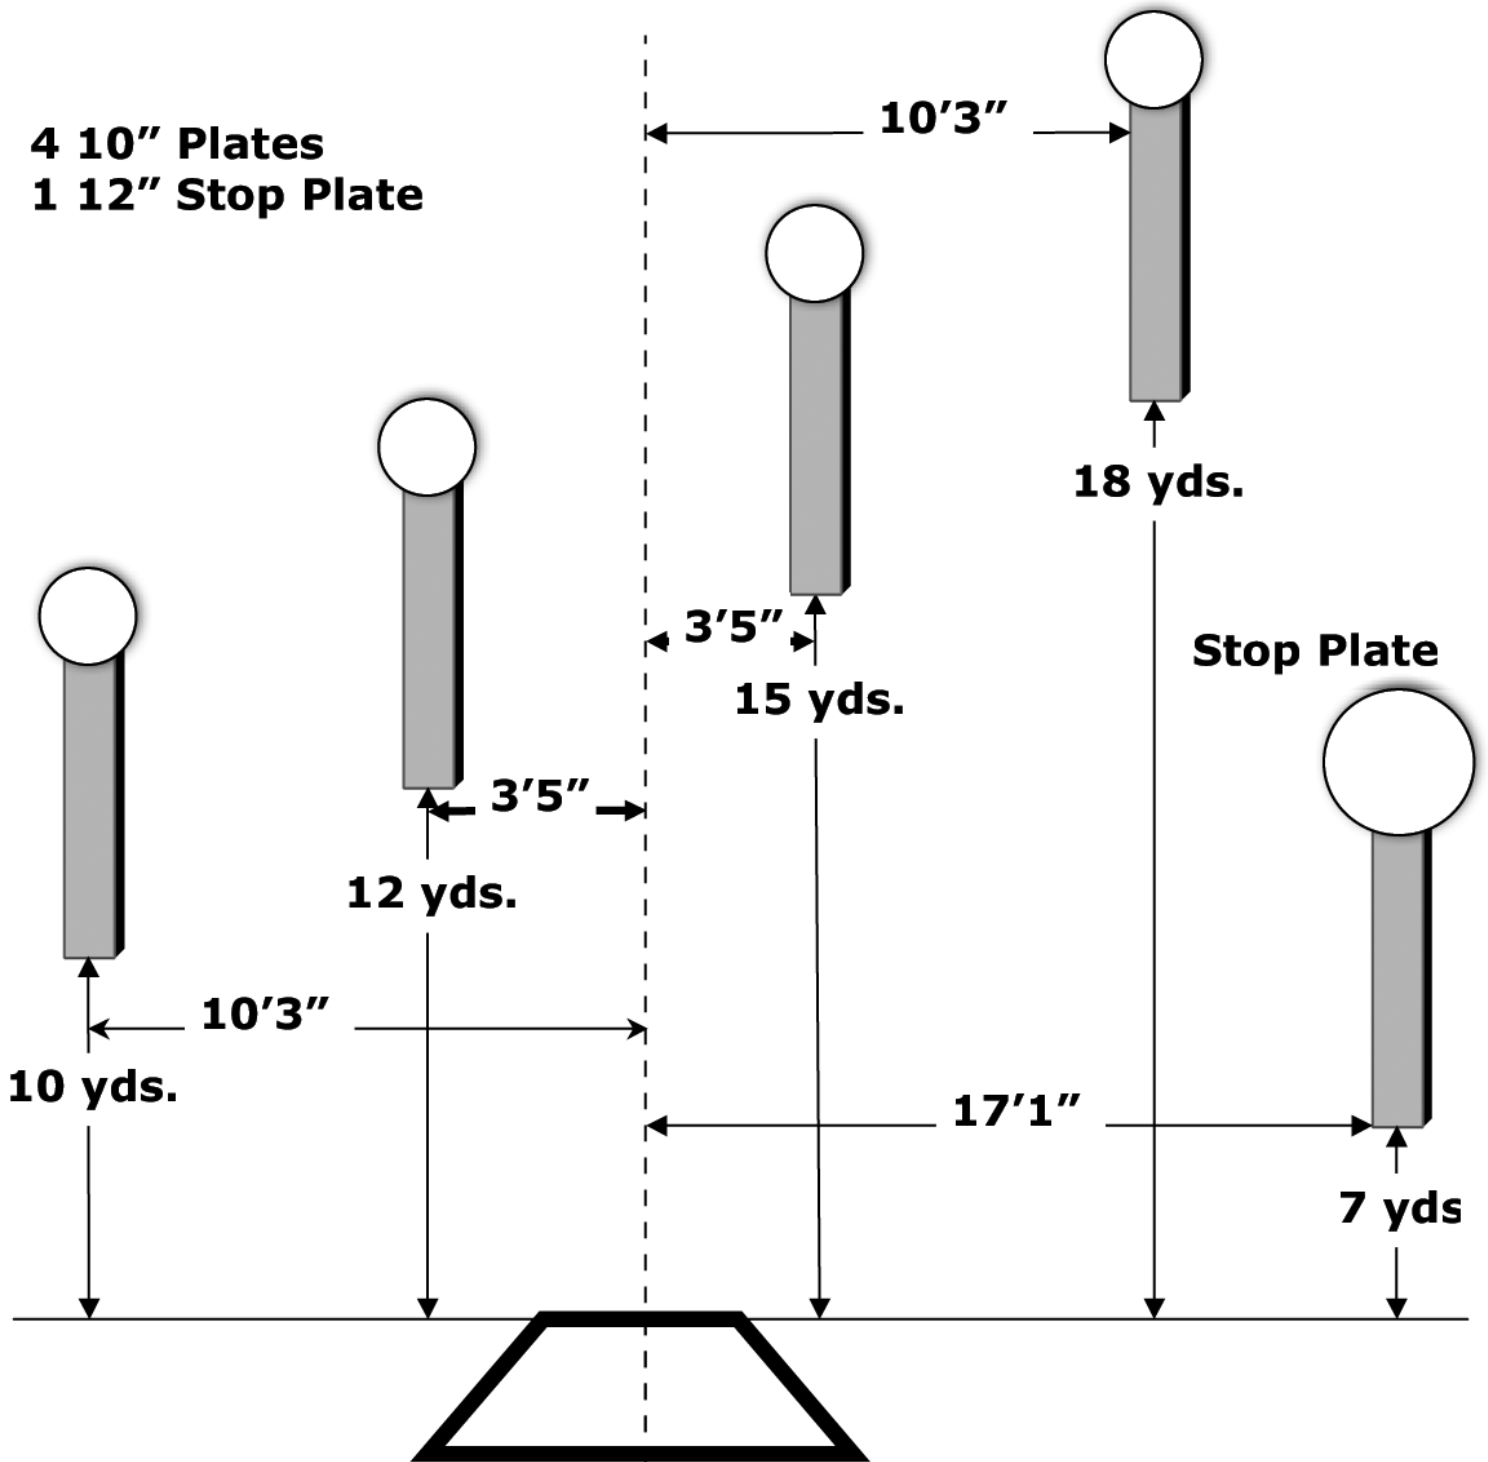

4 10" Plates
1 12" Stop Plate

FIVE TO GO

ROUNABOUT

SMOKE & HOPE

SPEED OPTION