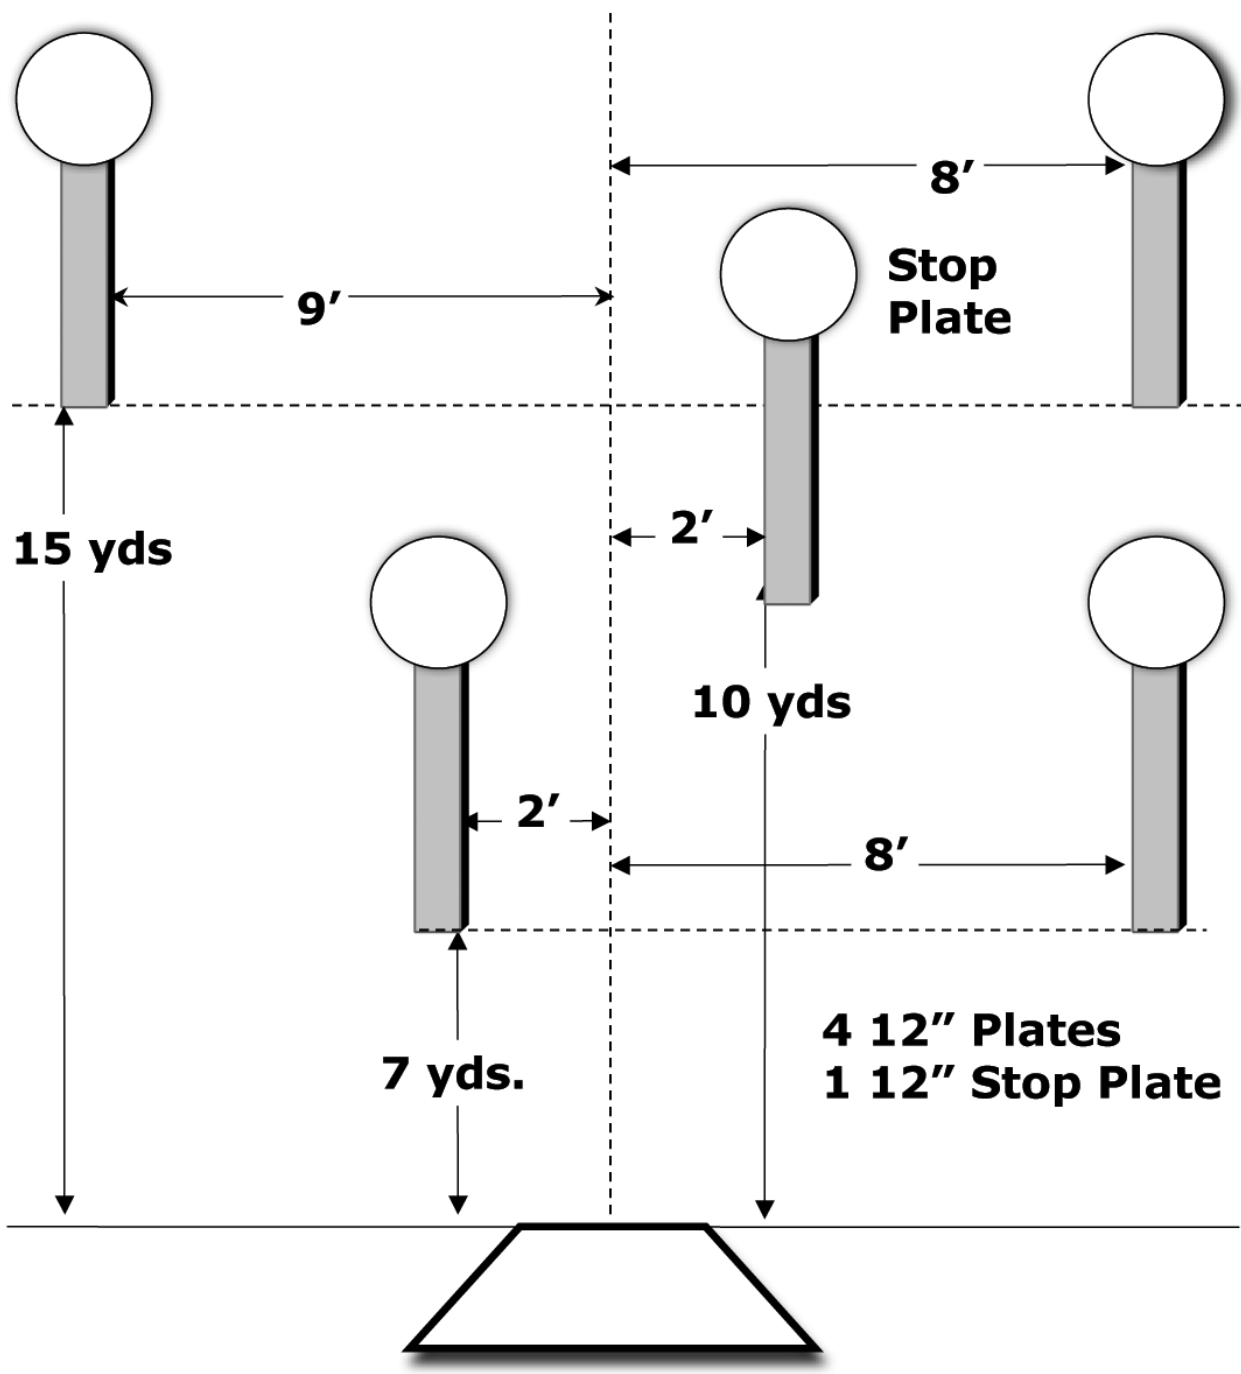

4 10" Plates
1 12" Stop Plate

FIVE TO GO

ROUNABOUT

SMOKE & HOPE

SPEED OPTION