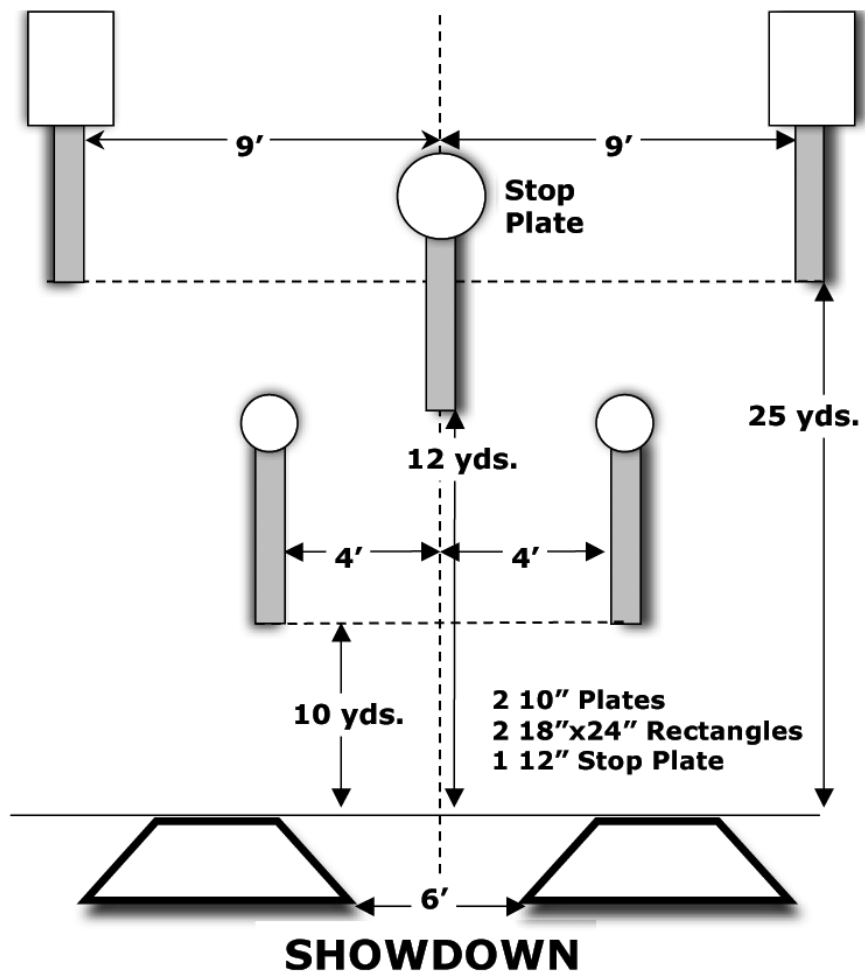

4 10" Plates
1 12" Stop Plate

FIVE TO GO

ROUNABOUT

SMOKE & HOPE

SPEED OPTION